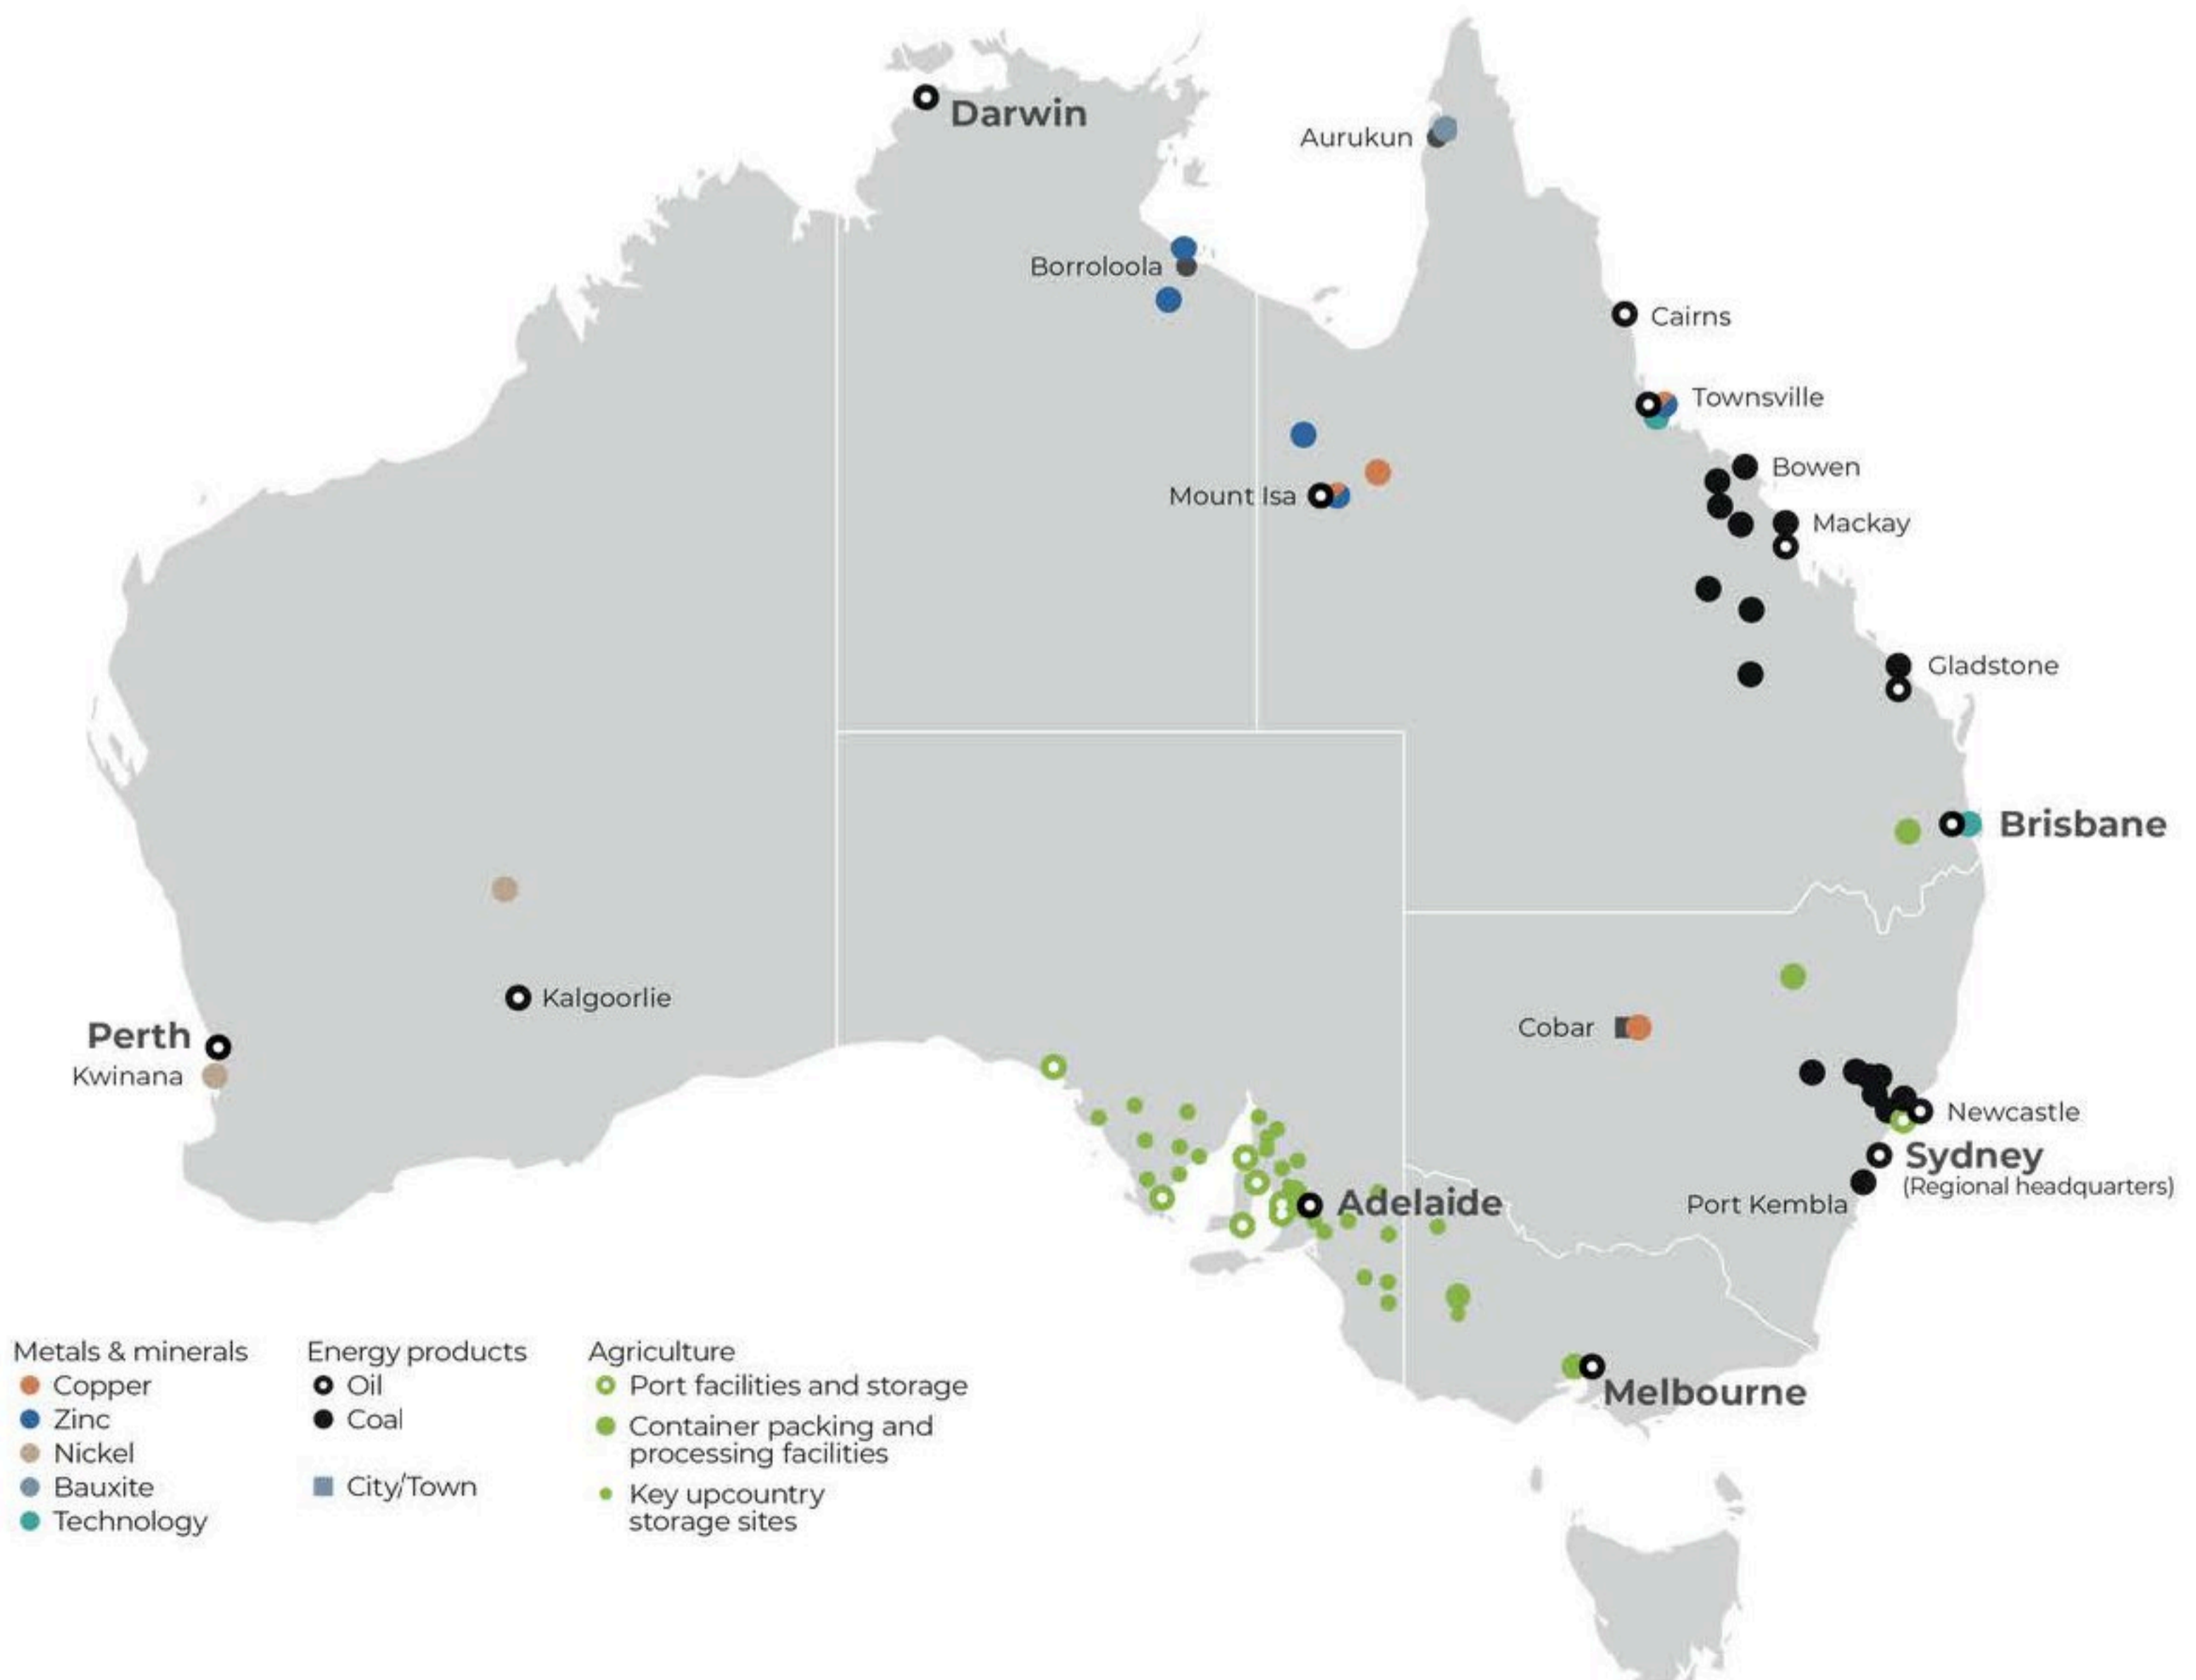

PROJECT FACT SHEET

GLENCORE

Aurukun Bauxite

ABOUT GLENCORE

July 2019

WHO IS GLENCORE?

Glencore is one of the worlds largest natural resource companies.

We produce and market a large number of metals and minerals as well as energy and agricultural products.

We work across industries that include coal, copper, cotton, grain, nickel, oil and zinc.

We sell these products to customers all over the world.

WHERE DO WE WORK?

Our head office is in Switzerland but we have operated in Australia for more than 20 years.

We are a major Australian employer providing work for about 18,000 people across all mainland states and the Northern Territory.

Our operations in Queensland include:

- Zinc and copper mines in and around Mount Isa and Cloncurry; and
- Coal mines in the central Queensland on the east coast

We are proud to make a positive and lasting contribution across regional Australia.